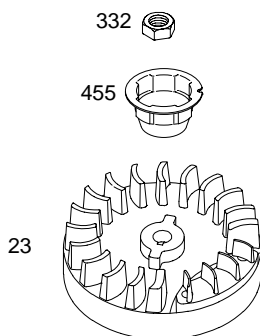

# 10D900

REF. NO.	PART NO.	DESCRIPTION	REF. NO.	PART NO.	DESCRIPTION	REF. NO.	PART NO.	DESCRIPTION
37	690482	Guard–Flywheel (Carburetor Side)	73	694018	Screen–Rotating (Used Before Code Date 03082500).	209	691297	Spring–Governor (White) Used on Type No(s). 0100, 0116, 0118, 0119, 0132, 0151, 0250.
37A	691209	Guard–Flywheel (Muffler Side)	73A	699850	Screen–Rotating (Used After Code Date 03082400).			----- <b>Note</b> -----
40	692194	Retainer–Valve	78	692198	Screw (Flywheel Guard)			<b>690251</b> Spring– Governor (Yellow) Used on Type No(s). 0117, 0121, 0122, 0127, 0128, 0130, 0135, 0136, 0139, 0140, 0141, 0142, 0145, 0146, 0150, 0161, 0162.
43	698690	Slinger–Governor/Oil (Used After Code Date 02110400). ----- <b>Note</b> -----	81	691179	Lock–Muffler Screw			<b>691862</b> Spring– Governor (Dark Green) Used on Type No(s). 0133, 0144, 0167, 5000.
		<b>691983</b> Slinger– Governor/Oil (Used Before Code Date 02110500).	83	691240	Shaft–Auxiliary Drive Used on Type No(s). 0164.			<b>690254</b> Spring– Governor (Light Blue) Used on Type No(s). 0120, 0129, 0143, 0147, 0148, 0149, 0152, 0153, 0155, 0157, 0158, 0159, 0160, 0163, 0164, 0166, 0168, 0246, 0251.
45	691762	Tappet–Valve	90	498811	Carburetor ----- <b>Note</b> -----			<b>690252</b> Spring– Governor (Pink) Used on Type No(s). 0131.
46	691998	Camshaft			<b>699660</b> Carburetor Used on Type No(s). 5000.			<b>692211</b> Spring– Governor (No Color) Used on Type No(s). 0137.
46A	690644	Camshaft (Counterclockwise) Used on Type No(s). 0164.	97	691931	Shaft–Throttle			
50	699644	Manifold–Intake (Used After Code Date 03080300).	101	691623	Pin–Shaft Used on Type No(s). 0164.			
50A	693446	Manifold–Intake (Used Before Code Date 03080400).	106	691901	Seat–Inlet			
51	★699649	Gasket–Intake (Used After Code Date 03080300).	130	691190	Valve–Throttle			
51A	270345	Gasket–Intake (Used Before Code Date 03080400).	163	★271139	Gasket–Air Cleaner			
54	691111	Screw (Intake Manifold)	178	690398	Cover–Drive Gear Used on Type No(s). 0164.			
55	692144	Housing–Rewind Starter	180	494406	Tank–Fuel			
58	697316	Rope–Starter (88 5/8" Long)	188	692198	Screw (Control Bracket)			
58A	691921	Rope–Starter (70" Long) Used on Type No(s). 0133, 0137, 0144, 0150, 0160, 0162, 0166, 0167, 5000.	190	691640	Screw (Fuel Tank) (1 3/4" Long)			
60	691915	Grip–Starter Rope	190A	692198	Screw (Fuel Tank) (1/2" Long)			
65	690837	Screw (Rewind Starter)	200	691912	Blade–Governor			
			201	690347	Link–Air Vane			