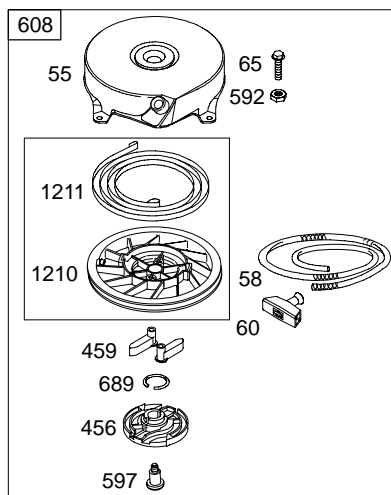

# 10D900

REF. NO.	PART NO.	DESCRIPTION	REF. NO.	PART NO.	DESCRIPTION	REF. NO.	PART NO.	DESCRIPTION
37	690482	Guard–Flywheel (Carburetor Side)	73	694018	Screen–Rotating (Used Before Code Date 03082500).	209	691297	Spring–Governor (White) Used on Type No(s). 0100, 0116, 0118, 0119, 0132, 0151, 0250.
37A	691209	Guard–Flywheel (Muffler Side)	73A	699850	Screen–Rotating (Used After Code Date 03082400).			----- <b>Note</b> -----
40	692194	Retainer–Valve	78	692198	Screw (Flywheel Guard)			<b>690251</b> Spring– Governor (Yellow) Used on Type No(s). 0117, 0121, 0122, 0127, 0128, 0130, 0135, 0136, 0139, 0140, 0141, 0142, 0145, 0146, 0150, 0161, 0162.
43	698690	Slinger–Governor/Oil (Used After Code Date 02110400). ----- <b>Note</b> -----	81	691179	Lock–Muffler Screw			<b>691862</b> Spring– Governor (Dark Green) Used on Type No(s). 0133, 0144, 0167, 5000.
		<b>691983</b> Slinger– Governor/Oil (Used Before Code Date 02110500).	83	691240	Shaft–Auxiliary Drive Used on Type No(s). 0164.			<b>690254</b> Spring– Governor (Light Blue) Used on Type No(s). 0120, 0129, 0143, 0147, 0148, 0149, 0152, 0153, 0155, 0157, 0158, 0159, 0160, 0163, 0164, 0166, 0168, 0246, 0251.
45	691762	Tappet–Valve	90	498811	Carburetor ----- <b>Note</b> -----			<b>690252</b> Spring– Governor (Pink) Used on Type No(s). 0131.
46	691998	Camshaft			<b>699660</b> Carburetor Used on Type No(s). 5000.			<b>692211</b> Spring– Governor (No Color) Used on Type No(s). 0137.
46A	690644	Camshaft (Counterclockwise) Used on Type No(s). 0164.	97	691931	Shaft–Throttle			
50	699644	Manifold–Intake (Used After Code Date 03080300).	101	691623	Pin–Shaft Used on Type No(s). 0164.			
50A	693446	Manifold–Intake (Used Before Code Date 03080400).	106	691901	Seat–Inlet			
51	★699649	Gasket–Intake (Used After Code Date 03080300).	130	691190	Valve–Throttle			
51A	270345	Gasket–Intake (Used Before Code Date 03080400).	163	★271139	Gasket–Air Cleaner			
54	691111	Screw (Intake Manifold)	178	690398	Cover–Drive Gear Used on Type No(s). 0164.			
55	692144	Housing–Rewind Starter	180	494406	Tank–Fuel			
58	697316	Rope–Starter (88 5/8" Long)	188	692198	Screw (Control Bracket)			
58A	691921	Rope–Starter (70" Long) Used on Type No(s). 0133, 0137, 0144, 0150, 0160, 0162, 0166, 0167, 5000.	190	691640	Screw (Fuel Tank) (1 3/4" Long)			
60	691915	Grip–Starter Rope	190A	692198	Screw (Fuel Tank) (1/2" Long)			
65	690837	Screw (Rewind Starter)	200	691912	Blade–Governor			
			201	690347	Link–Air Vane			