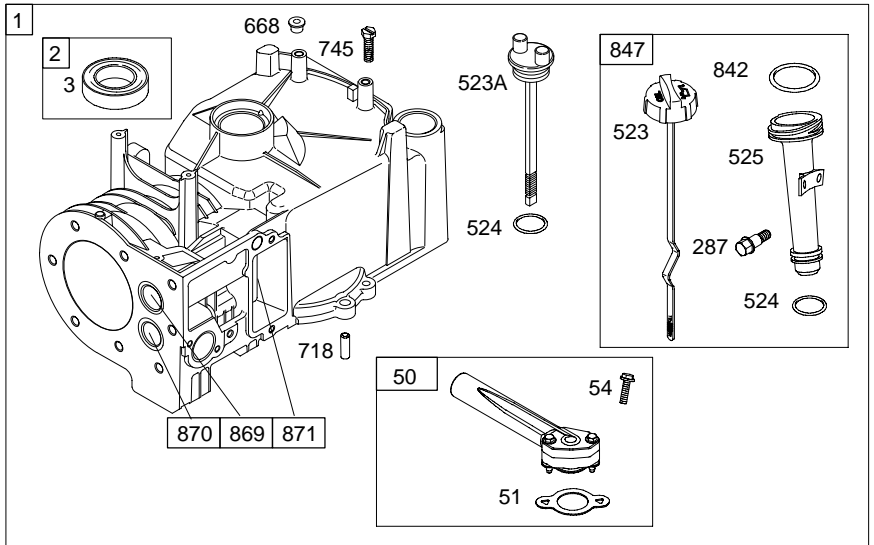

10D900

1058 OWNER'S MANUAL

1330 REPAIR MANUAL

10