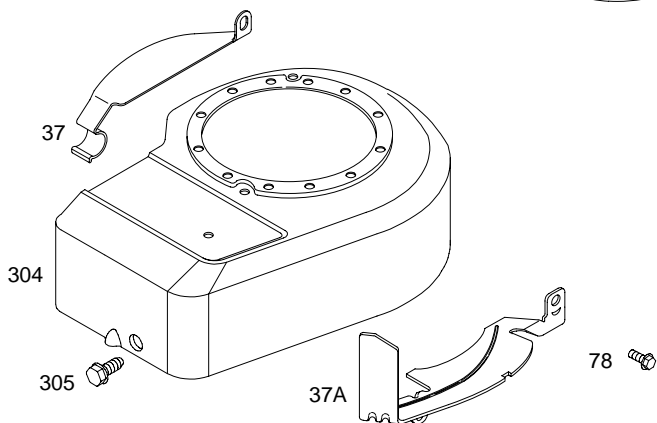

# 10D900

REF. NO.	PART NO.	DESCRIPTION	REF. NO.	PART NO.	DESCRIPTION	REF. NO.	PART NO.	DESCRIPTION
37	690482	Guard–Flywheel (Carburetor Side)	73	694018	Screen–Rotating (Used Before Code Date 03082500).	209	691297	Spring–Governor (White) Used on Type No(s). 0100, 0116, 0118, 0119, 0132, 0151, 0250.
37A	691209	Guard–Flywheel (Muffler Side)	73A	699850	Screen–Rotating (Used After Code Date 03082400).			----- <b>Note</b> -----
40	692194	Retainer–Valve	78	692198	Screw (Flywheel Guard)			<b>690251</b> Spring– Governor (Yellow) Used on Type No(s). 0117, 0121, 0122, 0127, 0128, 0130, 0135, 0136, 0139, 0140, 0141, 0142, 0145, 0146, 0150, 0161, 0162.
43	698690	Slinger–Governor/Oil (Used After Code Date 02110400). ----- <b>Note</b> -----	81	691179	Lock–Muffler Screw			<b>691862</b> Spring– Governor (Dark Green) Used on Type No(s). 0133, 0144, 0167, 5000.
		<b>691983</b> Slinger– Governor/Oil (Used Before Code Date 02110500).	83	691240	Shaft–Auxiliary Drive Used on Type No(s). 0164.			<b>690254</b> Spring– Governor (Light Blue) Used on Type No(s). 0120, 0129, 0143, 0147, 0148, 0149, 0152, 0153, 0155, 0157, 0158, 0159, 0160, 0163, 0164, 0166, 0168, 0246, 0251.
45	691762	Tappet–Valve	90	498811	Carburetor ----- <b>Note</b> -----			<b>690252</b> Spring– Governor (Pink) Used on Type No(s). 0131.
46	691998	Camshaft			<b>699660</b> Carburetor Used on Type No(s). 5000.			<b>692211</b> Spring– Governor (No Color) Used on Type No(s). 0137.
46A	690644	Camshaft (Counterclockwise) Used on Type No(s). 0164.	97	691931	Shaft–Throttle			
50	699644	Manifold–Intake (Used After Code Date 03080300).	101	691623	Pin–Shaft Used on Type No(s). 0164.			
50A	693446	Manifold–Intake (Used Before Code Date 03080400).	106	691901	Seat–Inlet			
51	★699649	Gasket–Intake (Used After Code Date 03080300).	130	691190	Valve–Throttle			
51A	270345	Gasket–Intake (Used Before Code Date 03080400).	163	★271139	Gasket–Air Cleaner			
54	691111	Screw (Intake Manifold)	178	690398	Cover–Drive Gear Used on Type No(s). 0164.			
55	692144	Housing–Rewind Starter	180	494406	Tank–Fuel			
58	697316	Rope–Starter (88 5/8" Long)	188	692198	Screw (Control Bracket)			
58A	691921	Rope–Starter (70" Long) Used on Type No(s). 0133, 0137, 0144, 0150, 0160, 0162, 0166, 0167, 5000.	190	691640	Screw (Fuel Tank) (1 3/4" Long)			
60	691915	Grip–Starter Rope	190A	692198	Screw (Fuel Tank) (1/2" Long)			
65	690837	Screw (Rewind Starter)	200	691912	Blade–Governor			
			201	690347	Link–Air Vane			